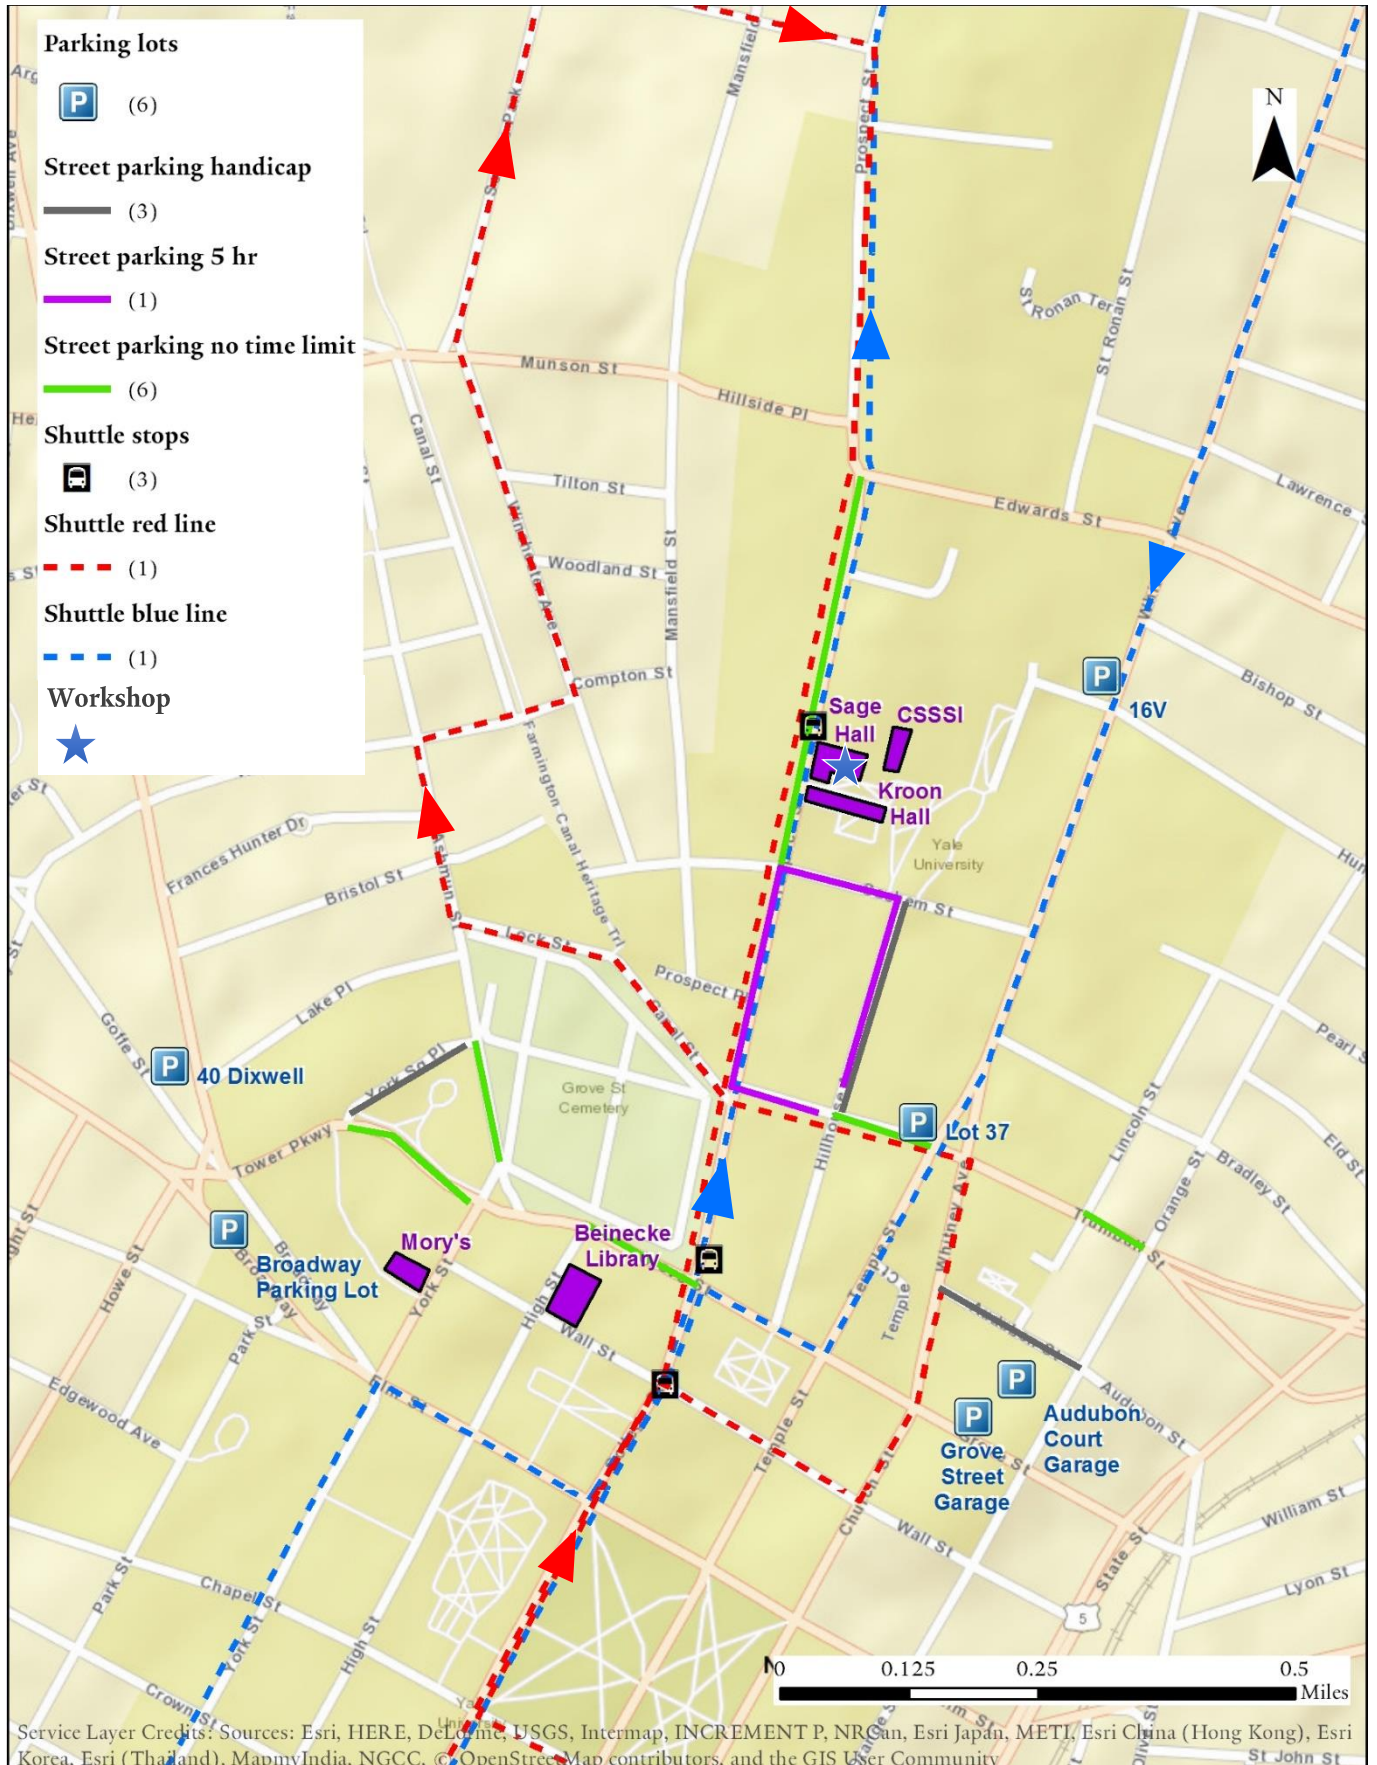

Yale University- Parking Options and Shuttle Routes

Useful links: [Yale Web-Map](#) | [New Haven Parking](#) | [Yale Shuttle](#) | [Meter Payment App](#)